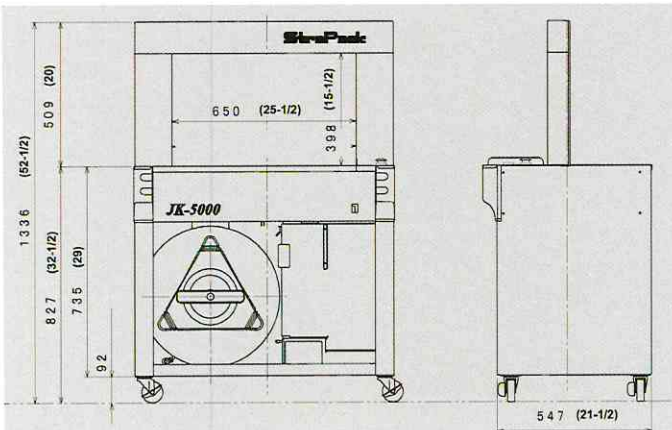

### ■ Standard Specifications

Dimension	Width	921 mm	36-1/4 in.
	Height	1336 mm	52-1/2 in.
	Depth	600 mm	23-5/8 in.
	Weight	115 kg.	255 lbs.
Table Height		827 mm	32-1/2 in.
Standard Arch Size		W 650 X H400 mm	W 25 X H 16 in.
Min. Package Size		W 60 X H 30 mm	W 2-3/8 X H 1-1/8 in.
Joint / Strap/ Coil		heat seal / polypropylene ID 200 or 230 X W 200 mm	heat seal / polypropylene 8 X 8 or 9 X 8 in.
Strap Width		5, 6, 9, 12 (15.5) mm	1/4, 3/8, 1/2 (5/8) in.
Strap Tension		330 N (33 kgf) 75,150,300 mm stroke	17 lbf. 3,6,12 in. stroke
Speed		1.6 sec. / strap 37 straps per min.	
Power Supply		100-120, 200-240 V 1 Phase 50 / 60 Hz 0.65 KVA	