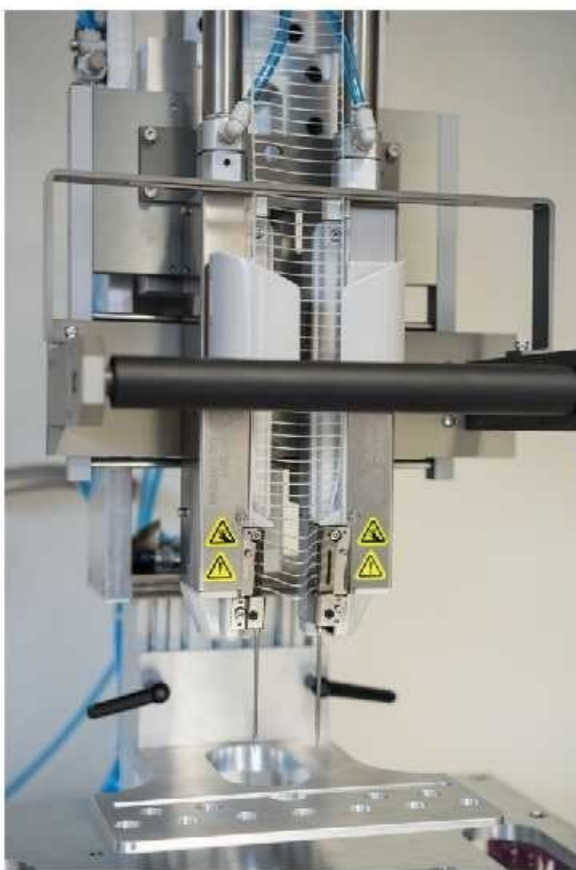

## The Allround talent

The Marisan R6 is our optimal mid-range semiautomated solution for products that require a one staple attachment or for the staples to be attached closer than 80mm. This machine is fully adaptable to all retail markets and popular with the following industries: cosmetics, beauty products, kitchen utensils, cutlery, hand tools, knives, bike parts and microfibre/home textile products.

The R6 has been specially designed for manufacturers with all level of volume and small or large product ranges. The R6 can quickly and seamlessly switch from one product to another and achieve faster packaging speeds than the R4 machine due to the automated actuation (customers chose between either a foot trigger or two-hand actuation).

The R6 allows customers to take advantage of the eco-friendly IndES™ Elastic Staple™ Fastening System and significantly faster packaging times without the large investment often associated with such benefits.